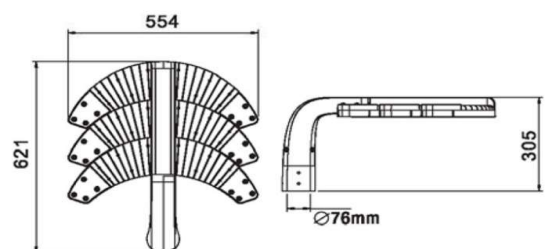

L=621mm
W=554mm
H=305mm

Frame

Aluminium Die-cast

Color Tempertaure

3000K

Power

60W

Total Luminous Flux

220-240 VAC

Standard Lifetime

L70 minimum at 50,000
burning hours

Dimension diagram

Remarks:-

Address: Plot #7 Saroorpur-Nangla Industrial Area,Ballabgarh-Sohna Road,Faridabad-121005

Email: info@sovitron.com